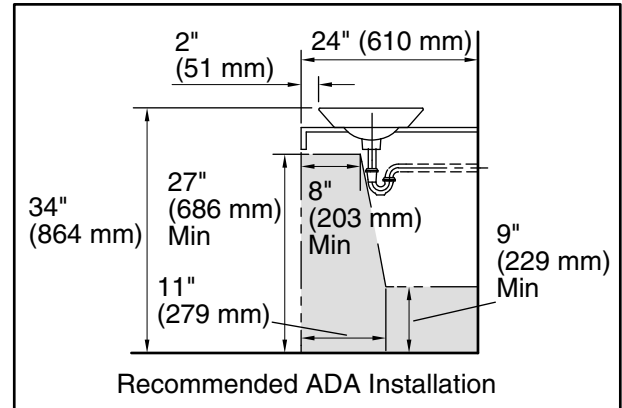

Material

- Vitreous china.

Installation

- Vessel.

Recommended Products/Accessories

K-7114 Pop-Up Drain
K-7129 Drain
K-9018 P-Trap
K-9655 Wall-Mount Vessel Bracket

Included Components

Additional Components:
Adjustable linkage

Color	Code	Description
-------	------	-------------

	0	White
--	---	-------

Technical Information

All product dimensions are nominal.

Bowl configuration:	Single
Installation:	Vessel, Wall-mount
Bowl area (Only):	Diameter: 15-7/8" (403 mm) Water depth: 4-1/4" (108 mm)
Drain hole:	1-3/4" (44 mm)
Template:	1002980-7, required, included

Notes

Install this product according to the installation instructions.

*Spout must be 5" (127 mm) long (min) for adequate clearance into the bathroom sink when installed with centerline as shown.

NOTICE: Countertop manufacturer or cutter must use the cut-out template provided with the product, or a current one provided by Kohler Co. (call 1-800-4-KOHLER). Kohler Co. is not responsible for cut-out errors when the incorrect cut-out template is used.