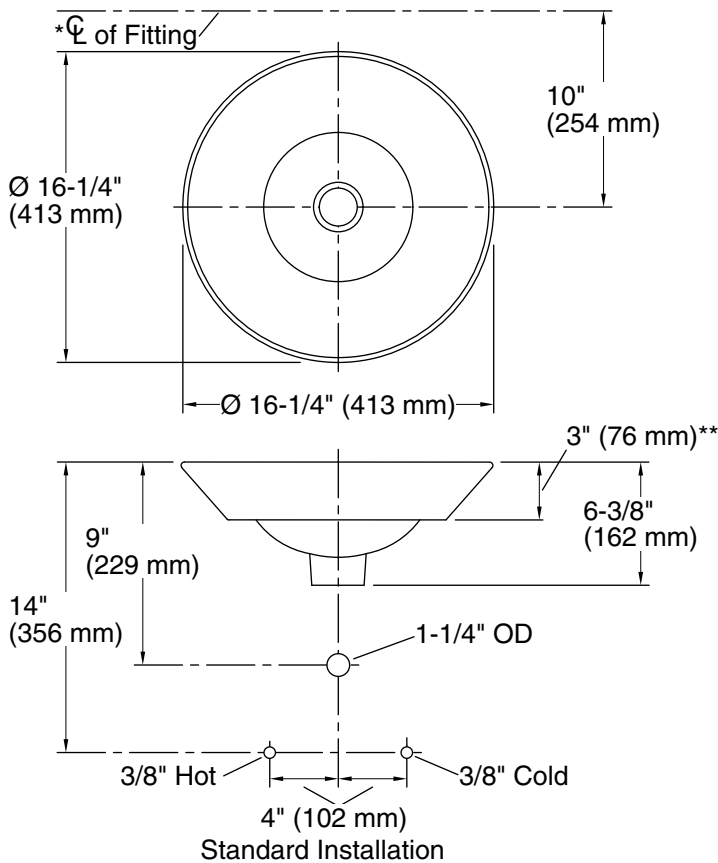

Color	Code	Description
-------	------	-------------

	0	White
--	---	-------

Technical Information

All product dimensions are nominal.

Bowl configuration:	Single
Installation:	Vessel, Wall-mount
Bowl area (Only):	Diameter: 15-7/8" (403 mm) Water depth: 4-1/4" (108 mm)
Drain hole:	1-3/4" (44 mm)
Template:	1002980-7, required, included

Notes

Install this product according to the installation instructions.

*Spout must be 5" (127 mm) long (min) for adequate clearance into the bathroom sink when installed with centerline as shown.

NOTICE: Countertop manufacturer or cutter must use the cut-out template provided with the product, or a current one provided by Kohler Co. (call 1-800-4-KOHLER). Kohler Co. is not responsible for cut-out errors when the incorrect cut-out template is used.